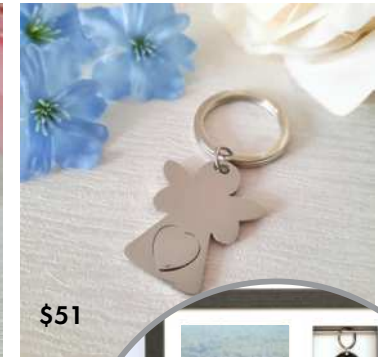

\$51

A donation from every purchase of these items is returned to charities supporting families who have lost a little one.

Heart in their Hand (Does not hold cremains)

Created by a mum who, when she lost her son Adam, wanted a way to stay connected. Heart in their Hand gives you a way to feel close to your loved one by placing the pop out heart in their hand and keeping the rest safe with you.