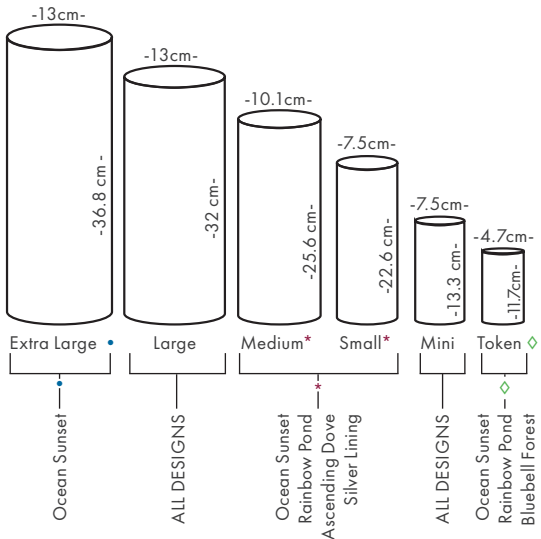

Sizing

Passages Only Large and Mini available for all Passages tube styles. Other sizes available as noted only - refer to legend • ♦