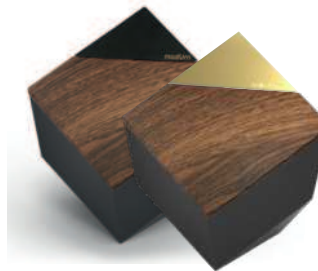

PREMIUM Wood Print: AUMUMP5
LUX TOP: AUMUMPL5

$443