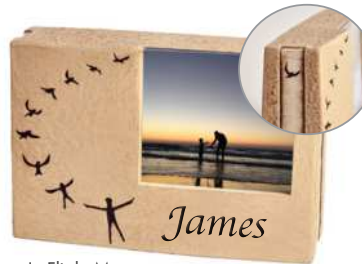

In Flight Adult Urn
20.8 x 12.7 x 26 cm
AUR1001

In Flight Memory
Keepsake Frame
20 x 5 x 14cm
AUR4001

Engraving available separately

L - $739
K - $128
Candle - $167
Frame - $167