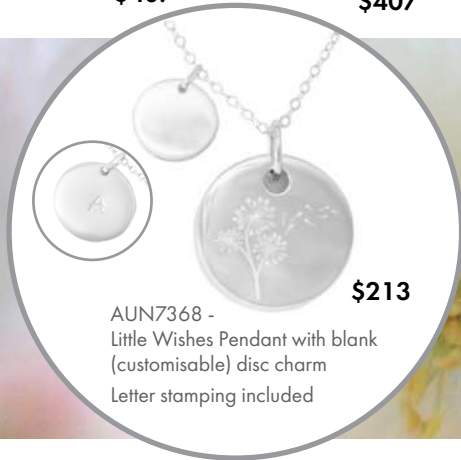

\$213

AUN7368 -
 Little Wishes Pendant with blank
 (customisable) disc charm
 Letter stamping included

"Life is one grand sweet song"

G
\$454

H
\$472

I
\$472

J
\$454

K
\$454