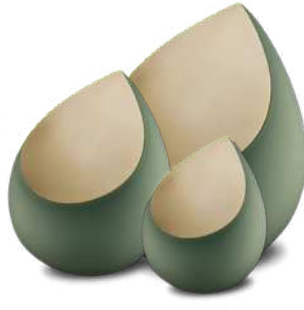

Large - \$525
Medium - \$285
Keepsake - \$117

Drop Black / Brushed Pewter
AULM583 - AULA583 - AULK583

Drop French Grey / Brushed RoseGold
AULM584 - AULA584 - AULK584

Drop Sage Green / Brushed Gold
AULM585 - AULA585 - AULK585