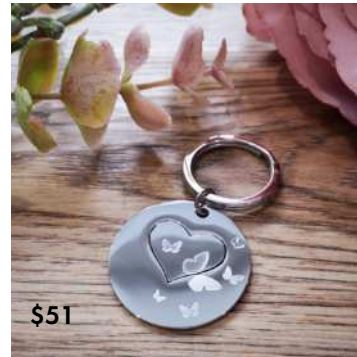

$51

$51

$51

$84

$51

A donation from every purchase of these items is returned to charities supporting families who have lost a little one.

Heart in their Hand (Does not hold cremains)

Created by a mum who, when she lost her son Adam, wanted a way to stay connected. Heart in their Hand gives you a way to feel close to your loved one by placing the pop out heart in their hand and keeping the rest safe with you.

Keyrings (stainless steel)

Round 3(dia)cm (not including key ring)
Pop out heart 2.2x1.5cm
AUHH011 - Dandelion
AUHH012 - Plain
AUHH010 - Butterfly

AUHH017 - Jigsaw Family Set & Heart 4.5x3cm
AUHH016 - Angel Keyring & Heart 2.6x3.2cm

Pendants (stainless steel)

AUHH018 - Heart Pendant & Chain 2.2x2cm
AUHH019 - Jigsaw Pendant & Chain 3x2cm
AUHH020 - Split Heart Pendant Set & Chains 1.1x2.1cm

Forget me not Disc (birch plywood) AUHH015
Disc: 7.2cm - Pop out heart: 1.7cm

Forget me not Plaque (MDF) AUHH014
Plaque: 14.6x11.3cm - Pop out heart: 2.2cm

We do not offer engraving on this collection but they are engravable if a family wishes to do so themselves.

Pages 26-27 have beautiful frames that would be a wonderful space to place your heart keepsakes.

$51

$51

$84

$27

$45