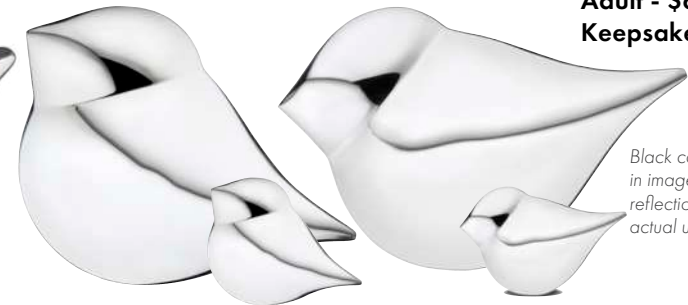

Wings of Hope Pearl
AULA1042 - AULK1042 - AULM1042

Wings of Hope Yellow
AULA1043 - AULK1043 - AULM1043

WINGS OF HOPE (brass)

A:21.6cm K:7.6 M:12cm (high)

"She always called me her little butterfly"

Lovebirds - \$123 each

LoveBird Midnight
AULK550

LoveBird Bronze
AULK551

**Adult - \$685
Keepsake - \$116**

Soul Bird Male
AULA560 - AULK560

Soul Bird Female
AULA561 - AULK561

Silver Soul Bird Male
AULA562 - AULK562

Silver Soul Bird Female
AULA563 - AULK563