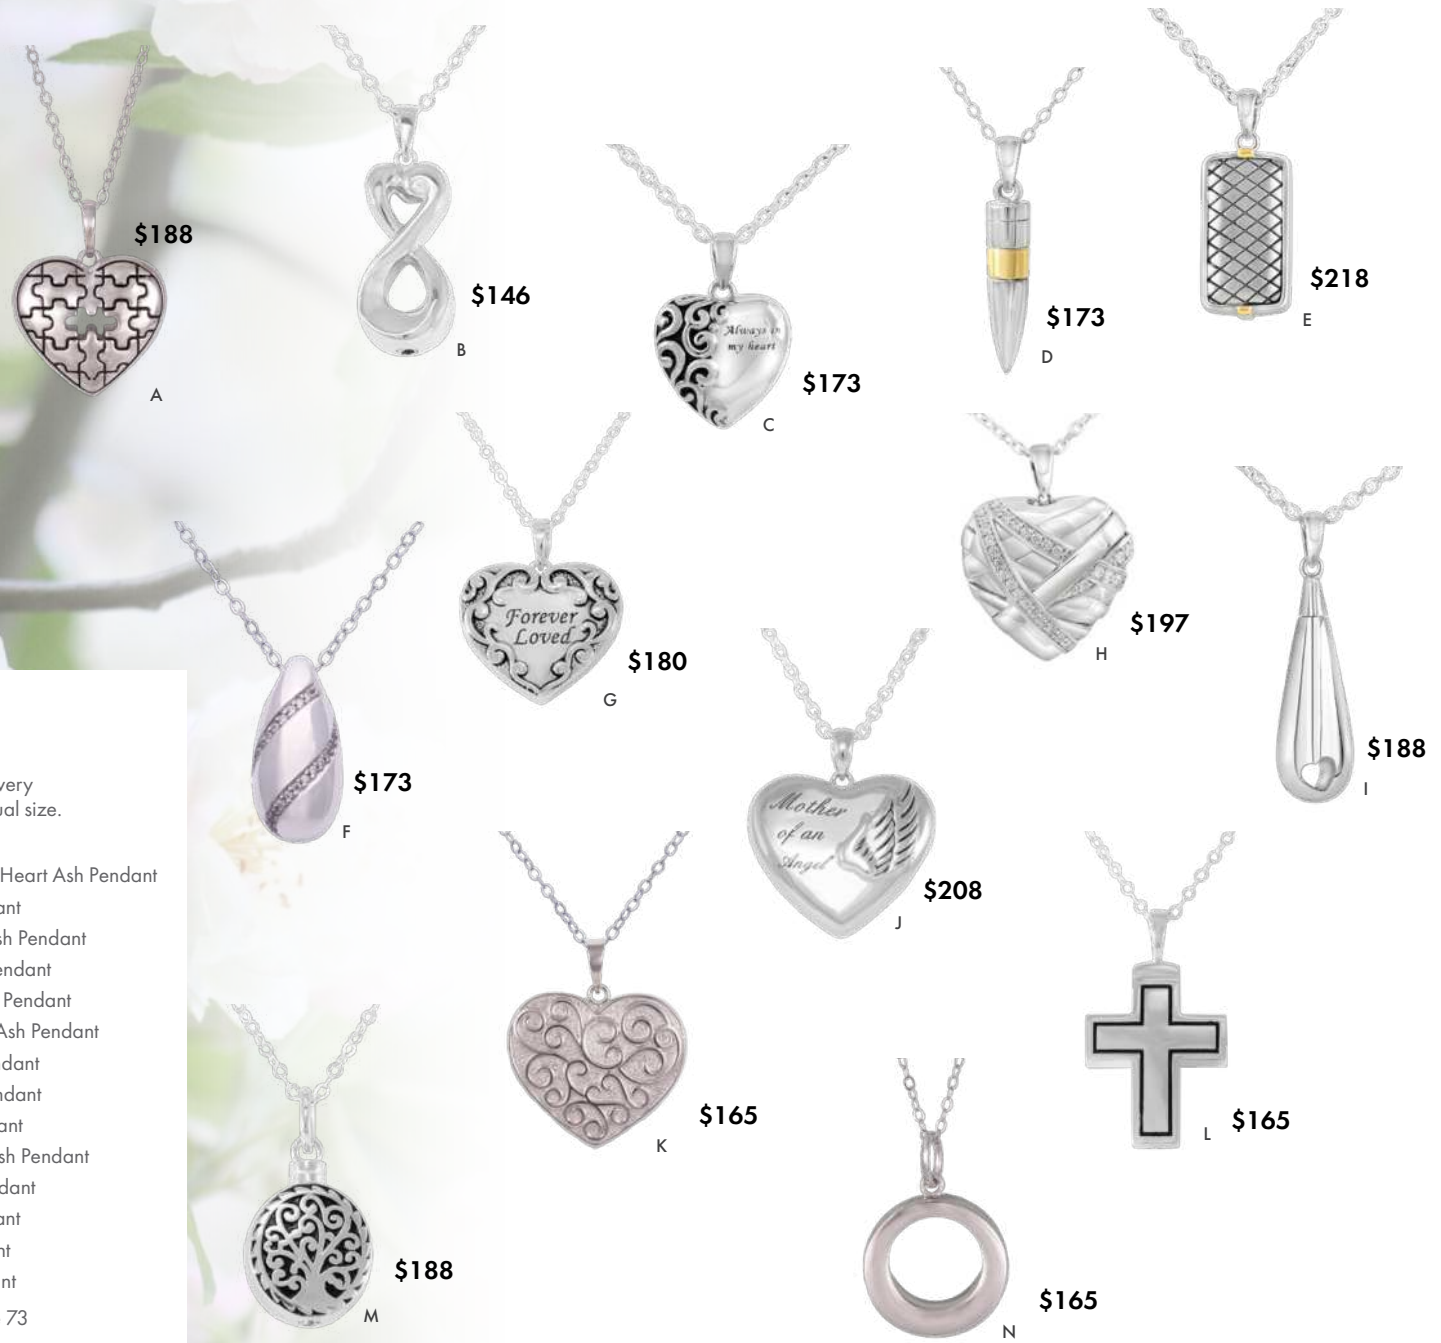

Sterling Silver

By their design the pieces shown hold only a very nominal amount of cremains. Not shown actual size.

Chain may vary.

- A AUN2850 Missing a Piece of my Heart Ash Pendant
- B AUN3745 Infinite Love Ash Pendant
- C AUN4333 Always in my Heart Ash Pendant
- D AUN30197 Two Tone Bullet Ash Pendant
- E AUN5529 Woven Rectangle Ash Pendant
- F AUN9424 Tear (Cubic Zirconia) Ash Pendant
- G AUN9659 Forever Loved Ash Pendant
- H AUN9426 Healing Heart Ash Pendant
- I AUN3610 Tear of Love Ash Pendant
- J AUN10125 Mother of An Angel Ash Pendant
- K AUN19273 Filigree Heart Ash Pendant
- L AUN2723 Large Cross Ash Pendant
- M AUN7742 Tree of Life Ash Pendant
- N AUN2840 Plain Circle Ash Pendant

Long chain available for purchase - see page 73