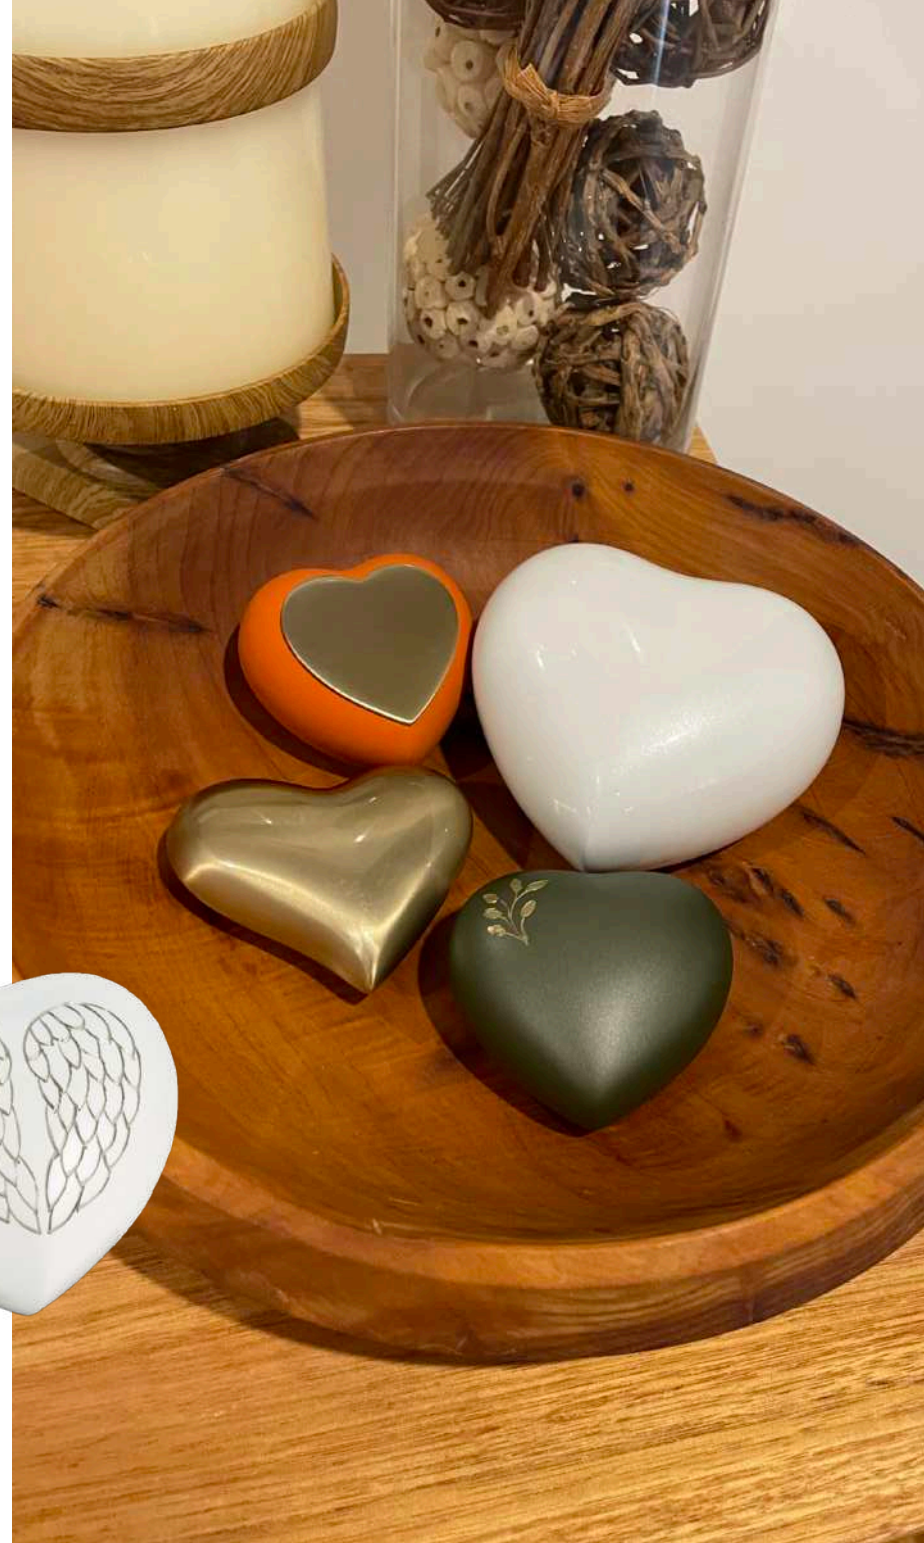

"...our family each have a heart for Nan - when the kids move out, they want to take her with them."

M **DROP™ HEARTS** (stainless steel and alloy) **Drop Hearts - $135**
H: 7.11W x 4.6H cm

T (All except "Angel Wings")
**ARIELLE HEART
KEEPSAKES**

(brass)
Hearts: 11.4L x 11.4W x 5.8H cm
Stand: 7.6L x 7.6W x 8.1H cm

Arielle Hearts - $270
Stand - $23