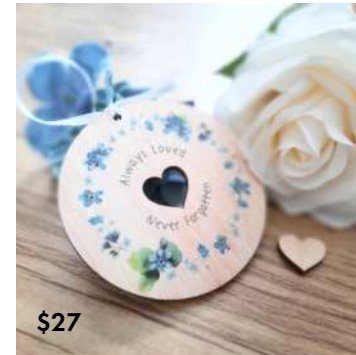

$51

$51

$51

$84

$51

A donation from every purchase of these items is returned to charities supporting families who have lost a little one.

Heart in their Hand (Does not hold cremains)

Created by a mum who, when she lost her son Adam, wanted a way to stay connected. Heart in their Hand gives you a way to feel close to your loved one by placing the pop out heart in their hand and keeping the rest safe with you.

Keyrings (stainless steel)

Round 3(dia)cm (not including key ring)
Pop out heart 2.2x1.5cm
AUHH011 - Dandelion
AUHH012 - Plain
AUHH010 - Butterfly

AUHH017 - Jigsaw Family Set & Heart 4.5x3cm
AUHH016 - Angel Keyring & Heart 2.6x3.2cm

Pendants (stainless steel)

AUHH018 - Heart Pendant & Chain 2.2x2cm
AUHH019 - Jigsaw Pendant & Chain 3x2cm
AUHH020 - Split Heart Pendant Set & Chains 1.1x2.1cm

Forget me not Disc (birch plywood) AUHH015
Disc: 7.2cm - Pop out heart: 1.7cm

Forget me not Plaque (MDF) AUHH014
Plaque: 14.6x11.3cm - Pop out heart: 2.2cm

We do not offer engraving on this collection but they are engravable if a family wishes to do so themselves.

Pages 26-27 have beautiful frames that would be a wonderful space to place your heart keepsakes.

$51

$51

$84

$27

$45