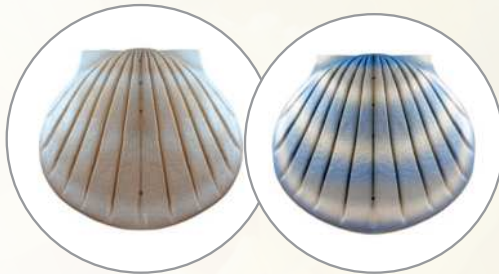

Silver Soul birds (brass)
(sold individually)

- Male - K:5.7cm A:22.8cm (high)
  AULK562 - AULA562
- *Female - K:5.1cm A:20.3cm (high)
  AULK563 - AULA563

Birds are ALL SILVER
Black shading seen is a reflection only

Please note that the large size will hold one full set of cremains only, however these urns are lovely as companion pieces when used together (sold individually).

L - $689
K - $116

M T Personalisation available separately - page 6

$812

Outdoor Companion Urn
(powder coated aluminium)
29W x 17.5D x 27H cm
Engraving included
DP012

Waterproof when sealed with silicone. These products are suitable to be placed outdoors or indoors.
See page 52 for more info.

Sand
AUPSS01

Aqua
AUPSA01

$728

(Eco) Shell Urns
40.6 x 40.6 x 15.2cm
Handcrafted for biodegradable placement of cremated remains in water, briefly floating before gracefully sinking. (Comes with carry case. More information on page 47)